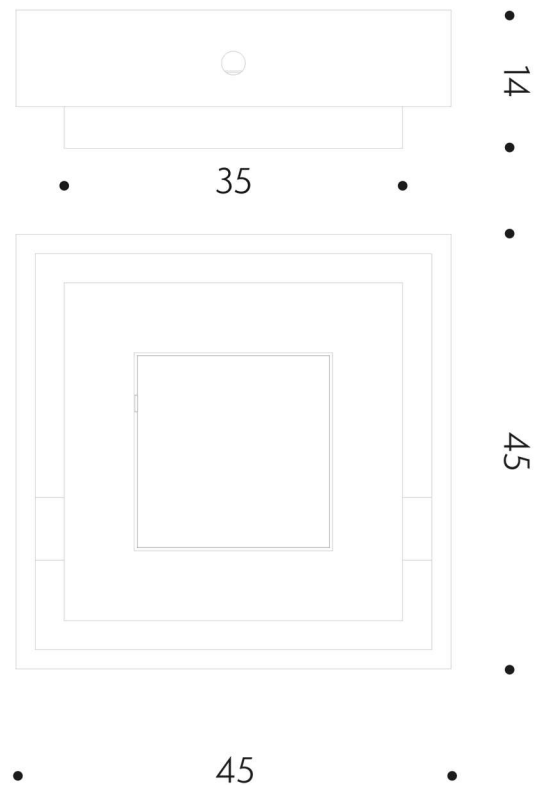

QUOD

Adjustable led spot for shelves and cabinet.
Aluminium body.

Installation	Showcase
Light source	Led source
Power	6W
Luminous flux	348 lm
Power supply	220 V
CCT	2700K,3000K,3500K,4000K
Optics	6°
Finish	
More info	More finish on request.