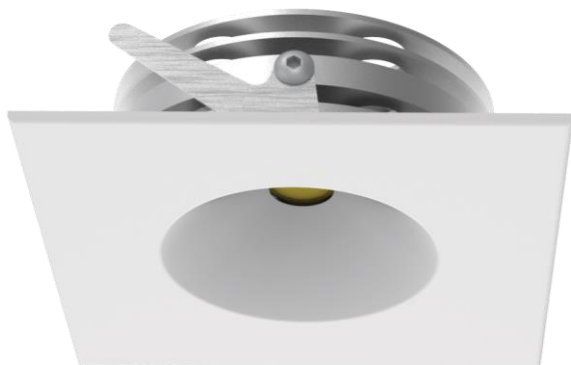

# NENCY SQUARE

Led fixtures for recessed installation in false ceiling.  
Aluminum body. Direct light.

<b>Installation</b>	Recessed
<b>Light source</b>	Led source
<b>Power</b>	12W
<b>Luminous flux</b>	820 lm
<b>Power supply</b>	220 V
<b>CCT</b>	2700K,3000K,3500K,4000K
<b>Optics</b>	108°
<b>Finish</b>	
<b>More info</b>	More finish on request.

**IP20**

**RG0**

Made in Italy   