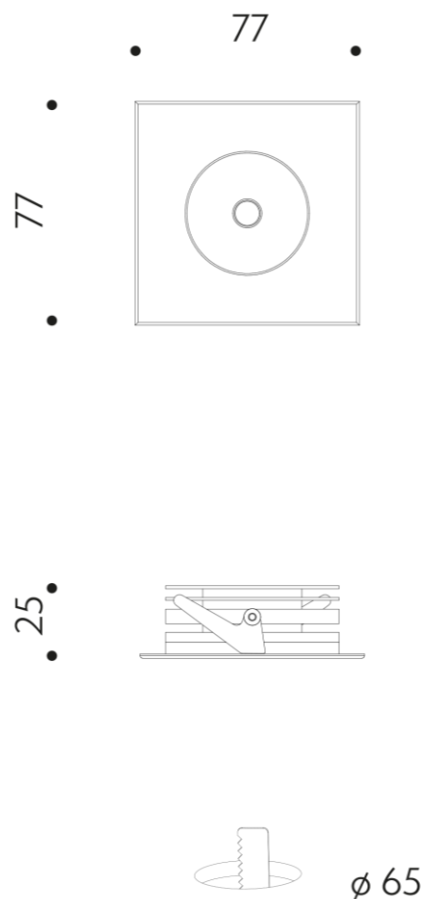

# NENCY SQUARE

Led fixtures for recessed installation in false ceiling.  
Aluminum body. Direct light.

<b>Installation</b>	Recessed
<b>Light source</b>	Led source
<b>Power</b>	12W
<b>Luminous flux</b>	820 lm
<b>Power supply</b>	220 V
<b>CCT</b>	2700K,3000K,3500K,4000K
<b>Optics</b>	108°
<b>Finish</b>	
<b>More info</b>	More finish on request.