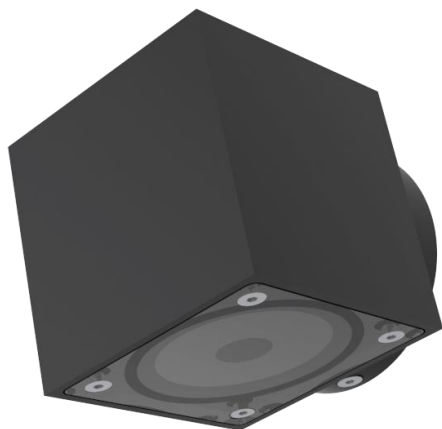

KALLER Q-P

TESTO

Installation	Wall / Ceiling
Light source	Led source
Power	4W
Luminous flux	900 lm
Power supply	220 V
CCT	2700K,3000K,3500K,4000K
Optics	26°/38°/60°
Finish	
More info	More finish on request.