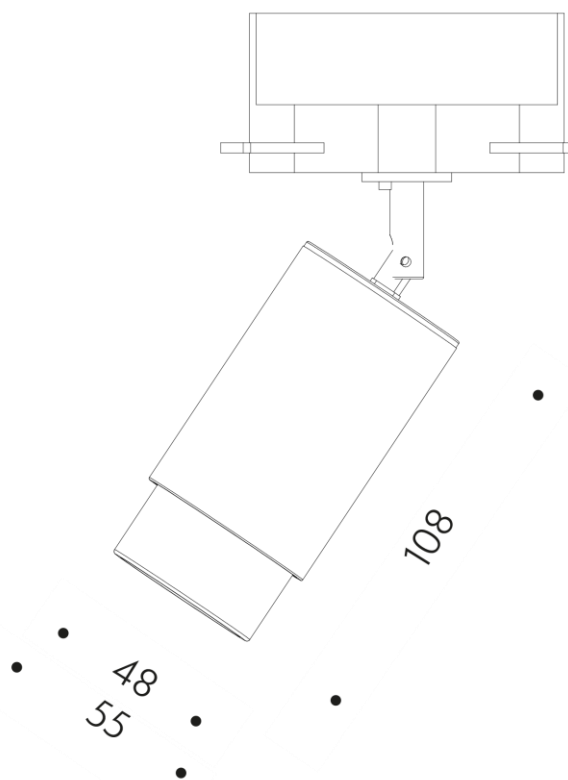

ZUMY M TRACK

Led projector with connector for electrified track.
Aluminium body with spinning ring zoom optics with lens.

Installation	Track
Light source	Led source
Power	12W
Luminous flux	1400 lm
Power supply	220 V
CCT	2700K,3000K,3500K,4000K
Optics	4° -> 40°
Finish	
More info	More finish on request.