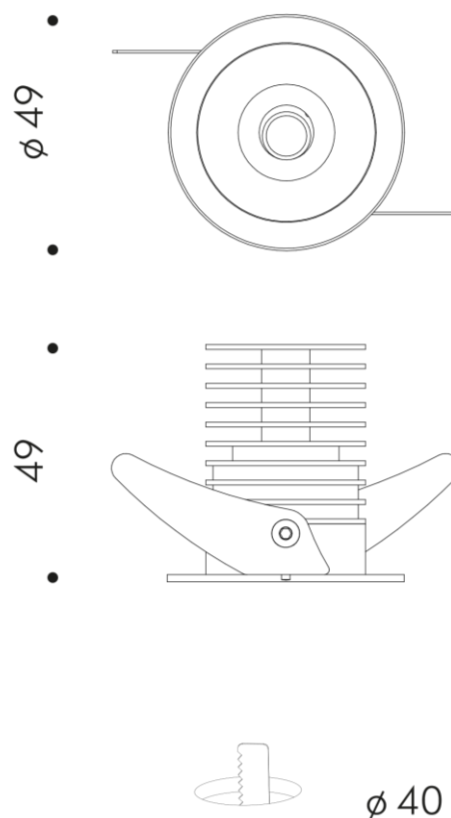

# NOVASPOT S ROUND

Led fixture for recessed installation in false ceiling,  
Aluminium body. Direct light.

<b>Installation</b>	Recessed
<b>Light source</b>	Led source
<b>Power</b>	6W
<b>Luminous flux</b>	675 lm
<b>Power supply</b>	220 V
<b>CCT</b>	2700K,3000K,3500K,4000K
<b>Optics</b>	30°/60°/90°
<b>Finish</b>	
<b>More info</b>	More finish on request.