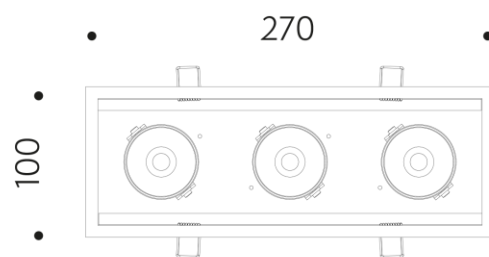

NOVASLIM 3X

TESTO

Installation	Recessed
Light source	Led source
Power	3X12W
Luminous flux	3X1150 lm
Power supply	220 V
CCT	2700K,3000K,3500K,4000K
Optics	30°/60°/90°
Finish	
More info	More finish on request.

88 x 258

IP20

RG0

Made in Italy ● ○ ●