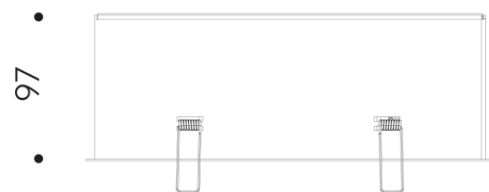

NOVASLIM 3X

TESTO

Installation	Recessed
Light source	Led source
Power	3X12W
Luminous flux	3X1150 lm
Power supply	220 V
CCT	2700K,3000K,3500K,4000K
Optics	30°/60°/90°
Finish	
More info	More finish on request.

88 x 258

IP20

RG0

Made in Italy ● ○ ●