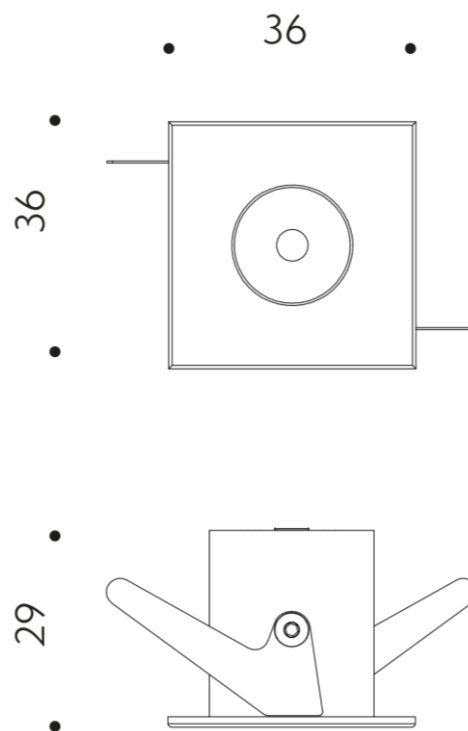

MINI NENCY SQUARE

TESTO

Installation	Recessed
Light source	Led source
Power	3W
Luminous flux	175 lm
Power supply	220 V
CCT	2700K,3000K,3500K,4000K
Optics	90°
Finish	
More info	More finish on request.

IP20

RG0

∅ 30

Made in Italy ● ○ ●