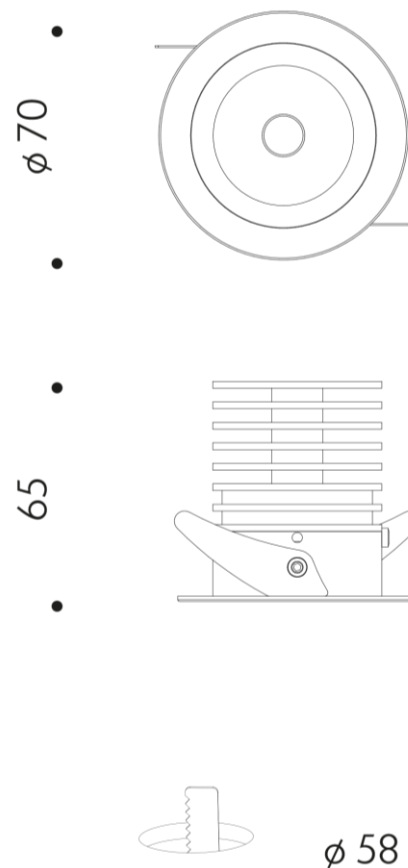

# NOVASPOT MJ

Recessed led spot. Aluminium body. Front clear lens.

<b>Installation</b>	Recessed
<b>Light source</b>	Led source
<b>Power</b>	12W
<b>Luminous flux</b>	1475 lm
<b>Power supply</b>	350 mA
<b>CCT</b>	2700K,3000K,3500K,4000K
<b>Optics</b>	26°/38°/60°
<b>Finish</b>	
<b>More info</b>	More finish on request.

# NOVASPOT MJ IP65

IP65 led fixture for recessed installation in false ceiling.  
Aluminium body. Polished steel frame. Front led lens.

<b>Installation</b>	Recessed
<b>Light source</b>	Led source
<b>Power</b>	12W
<b>Luminous flux</b>	1475 lm
<b>Power supply</b>	24 V
<b>CCT</b>	2700K,3000K,3500K,4000K
<b>Optics</b>	26°/38°/60°
<b>Finish</b>	
<b>More info</b>	More finish on request.

# NOVASPOT MJ ANTIGLARE

TESTO

<b>Installation</b>	Recessed
<b>Light source</b>	Led source
<b>Power</b>	12W
<b>Luminous flux</b>	1475 lm
<b>Power supply</b>	220 V
<b>CCT</b>	2700K,3000K,3500K,4000K
<b>Optics</b>	26°/38°/60°
<b>Finish</b>	
<b>More info</b>	More finish on request.