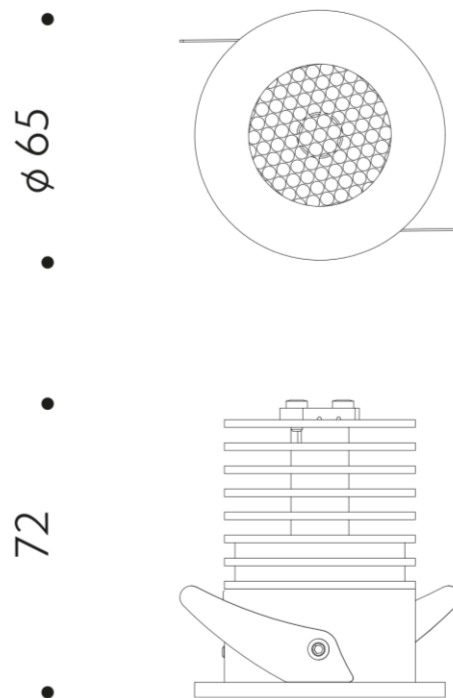

# NOVASPOT MJ

Recessed led spot. Aluminium body. Front clear lens.

<b>Installation</b>	Recessed
<b>Light source</b>	Led source
<b>Power</b>	12W
<b>Luminous flux</b>	1475 lm
<b>Power supply</b>	350 mA
<b>CCT</b>	2700K,3000K,3500K,4000K
<b>Optics</b>	26°/38°/60°
<b>Finish</b>	
<b>More info</b>	More finish on request.

# NOVASPOT MJ IP65

IP65 led fixture for recessed installation in false ceiling.  
Aluminium body. Polished steel frame. Front led lens.

<b>Installation</b>	Recessed
<b>Light source</b>	Led source
<b>Power</b>	12W
<b>Luminous flux</b>	1475 lm
<b>Power supply</b>	24 V
<b>CCT</b>	2700K,3000K,3500K,4000K
<b>Optics</b>	26°/38°/60°
<b>Finish</b>	
<b>More info</b>	More finish on request.

# NOVASPOT MJ ANTIGLARE

TESTO

<b>Installation</b>	Recessed
<b>Light source</b>	Led source
<b>Power</b>	12W
<b>Luminous flux</b>	1475 lm
<b>Power supply</b>	220 V
<b>CCT</b>	2700K,3000K,3500K,4000K
<b>Optics</b>	26°/38°/60°
<b>Finish</b>	
<b>More info</b>	More finish on request.