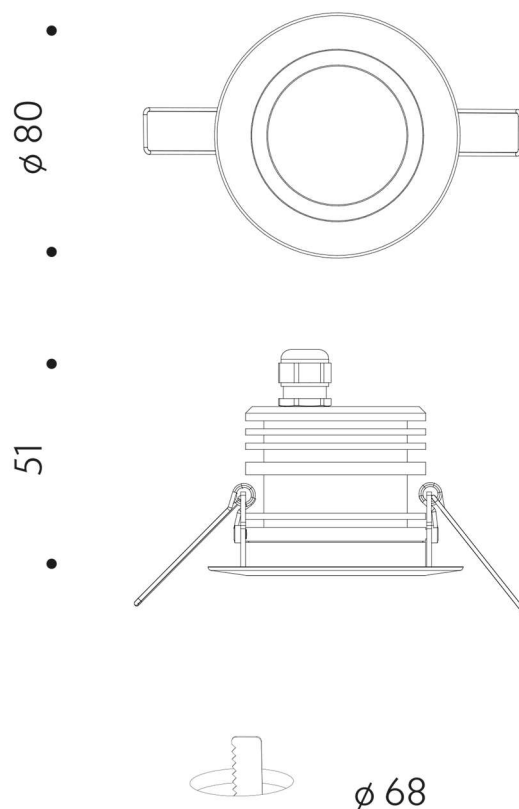

# NOVASPOT MJ

Recessed led spot. Aluminium body. Front clear lens.

<b>Installation</b>	Recessed
<b>Light source</b>	Led source
<b>Power</b>	12W
<b>Luminous flux</b>	1475 lm
<b>Power supply</b>	350 mA
<b>CCT</b>	2700K,3000K,3500K,4000K
<b>Optics</b>	26°/38°/60°
<b>Finish</b>	
<b>More info</b>	More finish on request.

# NOVASPOT MJ IP65

IP65 led fixture for recessed installation in false ceiling.  
Aluminium body. Polished steel frame. Front led lens.

<b>Installation</b>	Recessed
<b>Light source</b>	Led source
<b>Power</b>	12W
<b>Luminous flux</b>	1475 lm
<b>Power supply</b>	24 V
<b>CCT</b>	2700K,3000K,3500K,4000K
<b>Optics</b>	26°/38°/60°
<b>Finish</b>	
<b>More info</b>	More finish on request.

# NOVASPOT MJ ANTIGLARE

TESTO

<b>Installation</b>	Recessed
<b>Light source</b>	Led source
<b>Power</b>	12W
<b>Luminous flux</b>	1475 lm
<b>Power supply</b>	220 V
<b>CCT</b>	2700K,3000K,3500K,4000K
<b>Optics</b>	26°/38°/60°
<b>Finish</b>	
<b>More info</b>	More finish on request.