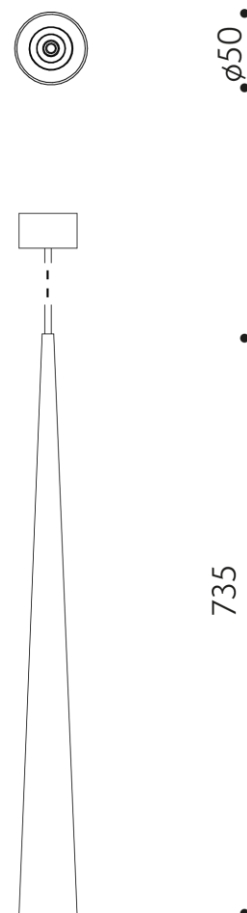

# CYCLO MINI

Suspended led lamp. Little diameter. Elongate cone design. Aluminium body. Custom cable length.

|                      |   |
|----------------------|---|
| <b>Installation</b>  | Suspension  |
| <b>Light source</b>  | Led source  |
| <b>Power</b>         | 6W  |
| <b>Luminous flux</b> | 340 lm  |
| <b>Power supply</b>  | 220 V   |
| <b>CCT</b>           | 2700K, 3000K, 3500K, 4000K  |
| <b>Optics</b>        | spot  |
| <b>Finish</b>        |  |
| <b>More info</b>     | More finish on request.   |