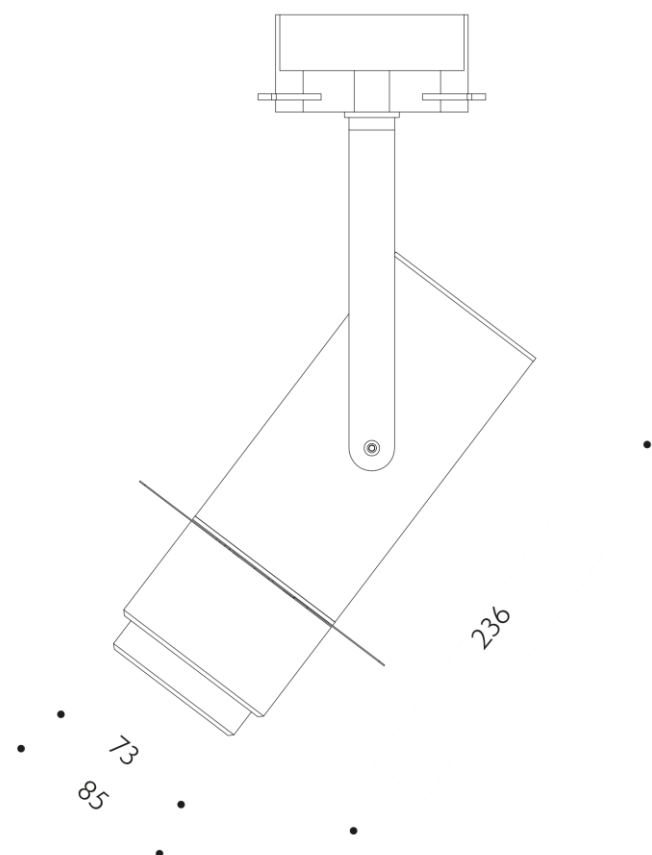

ARGE

Fully adjustable track led fixture for sharp-edged lighting shape or customized logo. Aluminium body. Driver included.

Installation	Track
Light source	Led source
Power	26W
Luminous flux	2960 lm
Power supply	220 V
CCT	2700K,3000K,3500K,4000K
Optics	-
Finish	
More info	More finish on request.