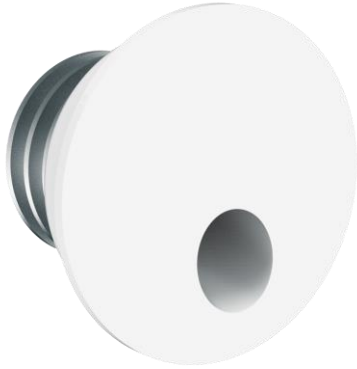

STIG ROUND

Led step lighting fixture for wall recessed installation in plasterboard, or in concrete by 503 wall box (n.i.). Aluminium frame.

Installation	Recessed
Light source	Led source
Power	3W
Luminous flux	95 lm
Power supply	220 V
CCT	2700K,3000K,3500K,4000K
Optics	-
Finish	
More info	More finish on request.

IP20

RG0

ø 35

Made in Italy ● ○ ●