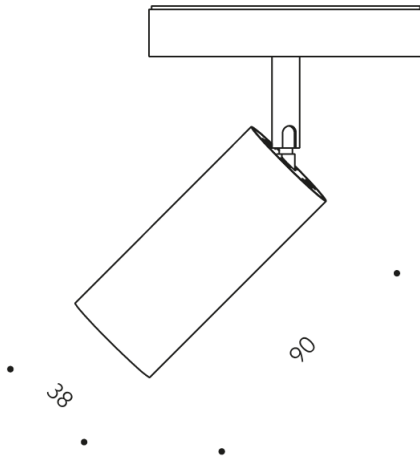

IP40 

CERTIFICATION/ MARKING

NOTES

Dimmable whit constant current power supply not included

DESCRIPTION

Fully adjustable led fixture for magnetic track installation.
Aluminium body. Direct light.

MAIN SPECIFICATIONS

- Lamp category:	LED
- Environment:	Indoor
- Mountings:	Magnetic
- Power:	8W
- CCT:	2700K,3000K,3500K,4000K
- CRI:	80 90 95 97
- Net lumen (lm)	900

OPTICAL

- Lighting type:	Direct
- LED type:	LED array
- Light distribution:	Symmetric
- Optical type:	elliptical
- Luminous beam angle:	15°/25°/40°

ELECTRICAL SPECIFICATIONS

- Power supply unit:	Included
- Constant current supply:	24 Vdc
- Insulation class:	III

PHYSICAL

- Overall dimensions:	-
- Recess opening:	-
- Weight (kg):	-
- Body Color:	
- Material:	Alluminium
- Orientation:	-
- Tilt (°):	-