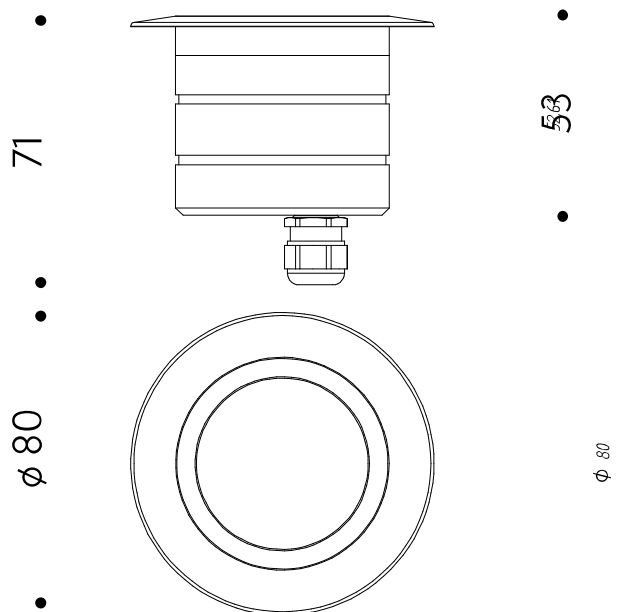

# JORD

IP67 recessed floor and ceiling luminaires with the highest construction quality, with extremely compact dimensions and high luminous fluxes. Body in anodized aluminum, versions with AISI316L stainless steel front that can be walked on and vehicle walked on. Extra-clear tempered glass, cable gland with Goretex and water stop valve. Neoprene cable. Equipped with honevcomb for maximum visual comfort.

<b>Installation</b>	Outdoor
<b>Light source</b>	Led source
<b>Power</b>	6 W
<b>Luminous flux</b>	745 lm
<b>Power supply</b>	24,5 Vdc
<b>CCT</b>	2700K, 3000K, 3500K, 4000K
<b>Optics</b>	26°/38°/60°
<b>Finish</b>	
<b>More info</b>	More finish on request.