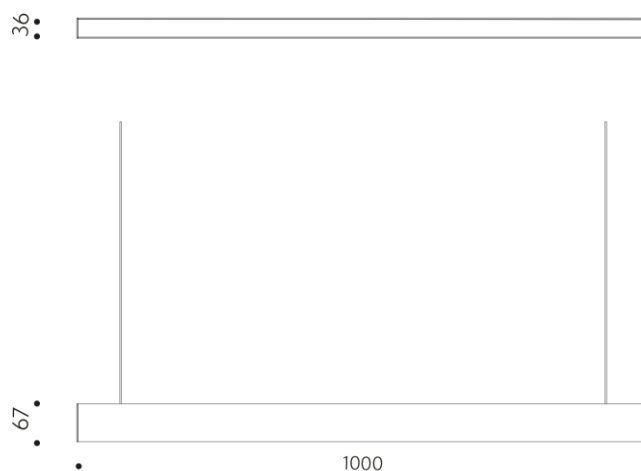

LINDA

Suspended linear led light. Dot-free. Aluminium profile with diffusive cover and suspension kit.

| | |
|----------------------|---|
| Installation | Suspension |
| Light source | Led source |
| Power | 40W/m |
| Luminous flux | 2800 lm/m |
| Power supply | 220 V |
| CCT | 2700K,3000K,3500K,4000K |
| Optics | opal |
| Finish |  |
| More info | More finish on request. |