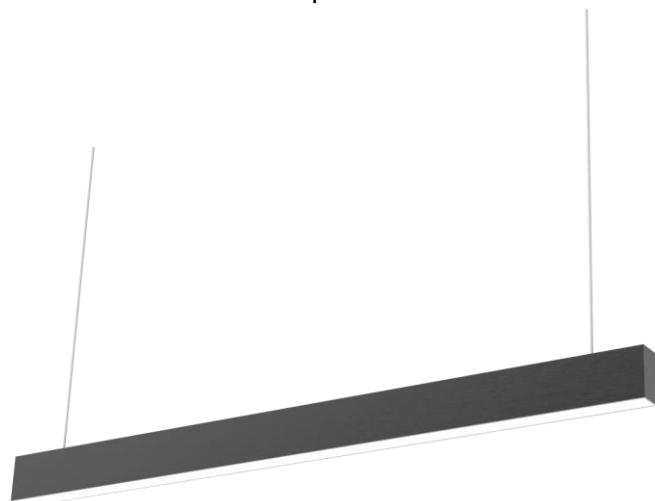

LINDA

Suspended linear led light. Dot-free. Aluminium profile with diffusive cover and suspension kit.

| | |
|----------------------|---|
| Installation | Suspension |
| Light source | Led source |
| Power | 40W/m |
| Luminous flux | 2800 lm/m |
| Power supply | 220 V |
| CCT | 2700K,3000K,3500K,4000K |
| Optics | opal |
| Finish |  |
| More info | More finish on request. |