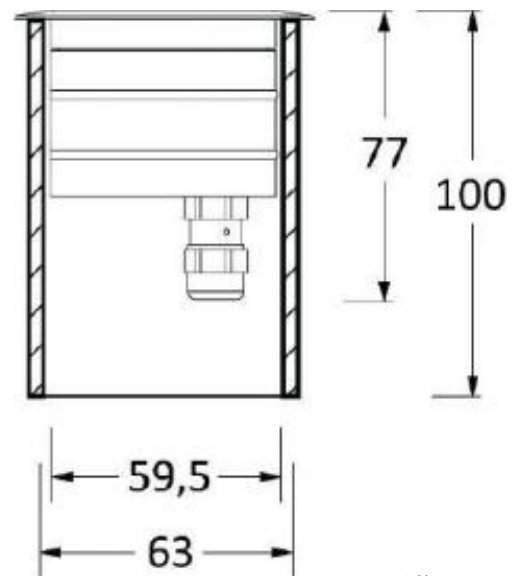

JORD

Description	IP65 LED single beam emission; ring made of aluminium alloy; Casing made of polyethylene included.
Installation	Recessed in concrete
Light source	1x LED CITIZEN
Power	6W
Luminous flux	620lumen (LED)
Power supply	24Vdc
CCT	3000K, 4000K
Optics	Medium, wide.
Finish	painted according to RAL. More finishes on request.
More info	

All measures in mm