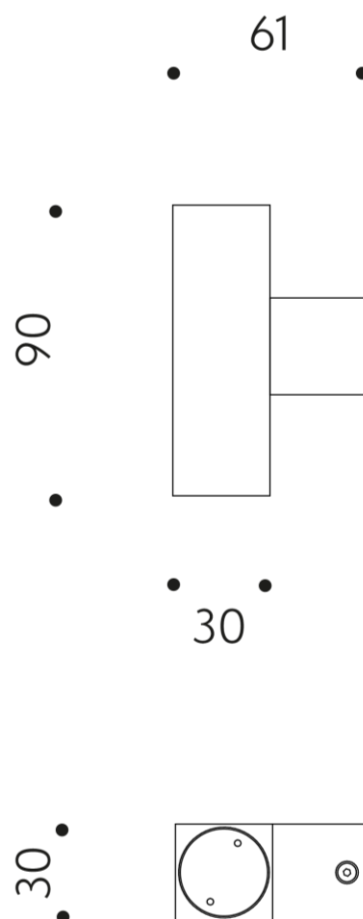

THOR

Small wall mounted bi-emission applique.

Installation	Wall / Ceiling
Light source	Led source
Power	3+3W
Luminous flux	250+250 lm
Power supply	220 V
CCT	2700K,3000K,3500K,4000K
Optics	26°/38°/60°
Finish	
More info	More finish on request.