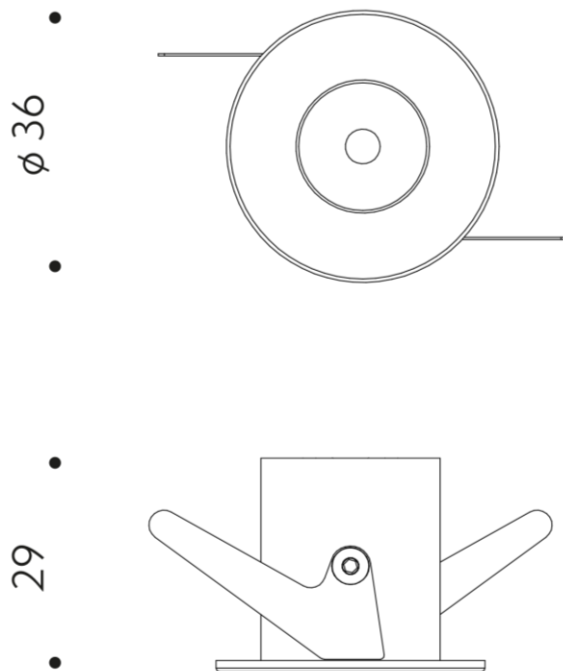

MINI NENCY ROUND

Aluminium body, recessed.

Installation	Recessed
Light source	Led source
Power	3W
Luminous flux	175 lm
Power supply	700 mA
CCT	2700K,3000K,3500K,4000K
Optics	90°
Finish	
More info	More finish on request.

IP20

RG0

ø 30

Made in Italy ● ○ ●