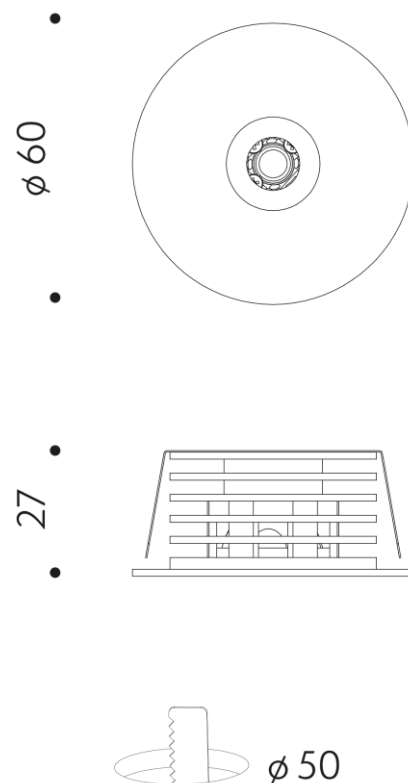

BRAC 2

Led spot for recessed installation in false ceiling.
Suitable for shelves and niches. Aluminium body.
Direct light.

Installation	Showcase
Light source	Led source
Power	6W
Luminous flux	675 lm
Power supply	220 V
CCT	2700K,3000K,3500K,4000K
Optics	30°/60°/90°
Finish	
More info	More finish on request.