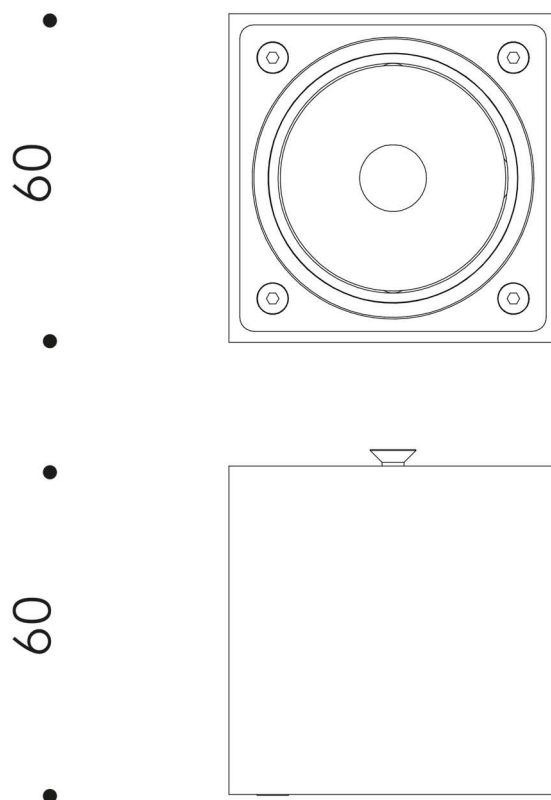

# KALLER Q-A

<b>Installation</b>	Wall / Ceiling
<b>Light source</b>	Led source
<b>Power</b>	4W
<b>Luminous flux</b>	900 lm
<b>Power supply</b>	220 V
<b>CCT</b>	2700K,3000K,3500K,4000K
<b>Optics</b>	26°/38°/60°
<b>Finish</b>	
<b>More info</b>	More finish on request.