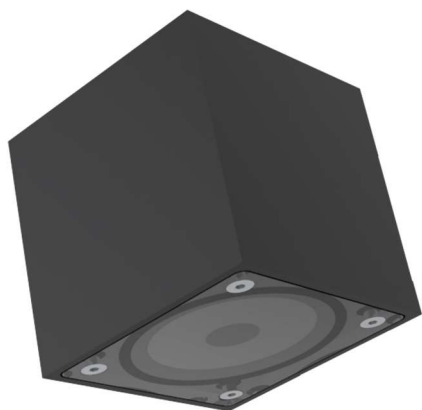

# KALLER Q-A

<b>Installation</b>	Wall / Ceiling
<b>Light source</b>	Led source
<b>Power</b>	4W
<b>Luminous flux</b>	900 lm
<b>Power supply</b>	220 V
<b>CCT</b>	2700K,3000K,3500K,4000K
<b>Optics</b>	26°/38°/60°
<b>Finish</b>	
<b>More info</b>	More finish on request.