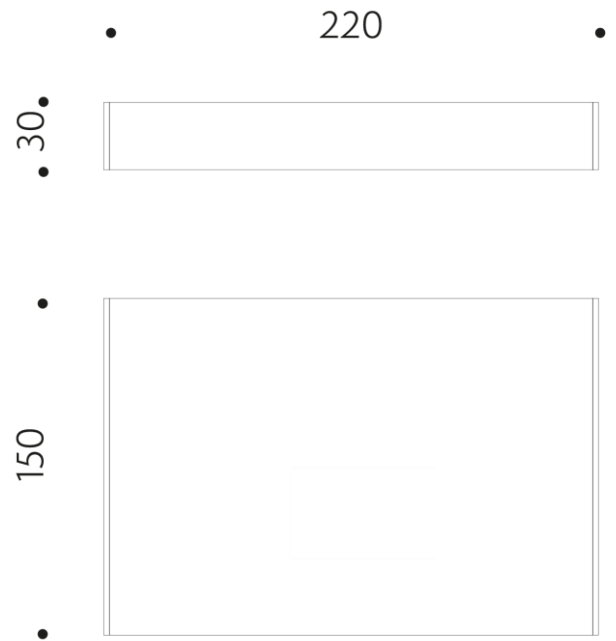

# ELVIS MENSOLA MONOEMISSIONE

Inspired to the tuft of the legendary singer, the Elvis family allows a comfortable and open indirect light in any space.

<b>Installation</b>	Recessed
<b>Light source</b>	Led source
<b>Power</b>	25W
<b>Luminous flux</b>	3540 lm
<b>Power supply</b>	220 V
<b>CCT</b>	2700K,3000K,3500K,4000K
<b>Optics</b>	wide
<b>Finish</b>	
<b>More info</b>	More finish on request.