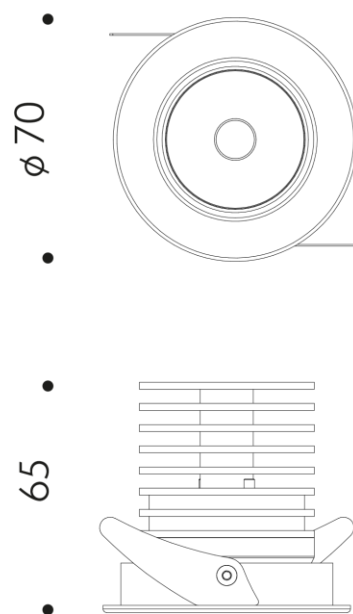

LILY MJ ROUND

Adjustable (two axes) led fixture for recessed installation in false ceiling. Aluminum body. Front led lens.

Installation	Recessed
Light source	Led source
Power	12W
Luminous flux	1475 lm
Power supply	220 V
CCT	2700K,3000K,3500K,4000K
Optics	26°/38°/60°
Finish	
More info	More finish on request.