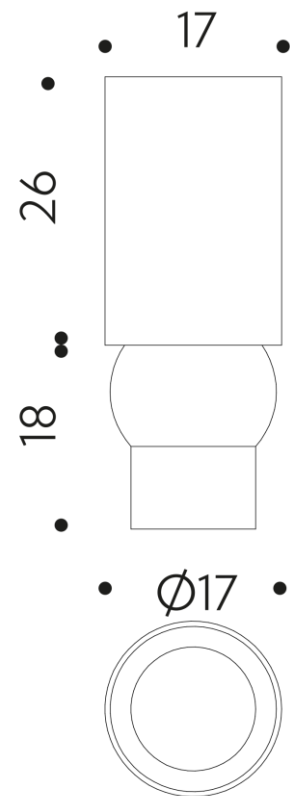

MINI BULLET

Led fixture for ceiling installation.
 Minimum thickness.
 Aluminium body.
 Direct light.

| | |
|----------------------|---|
| Installation | Showcase |
| Light source | Led source |
| Power | 2W |
| Luminous flux | 146 lm |
| Power supply | 350 mA |
| CCT | 2700K,3000K,3500K,4000K |
| Optics | 30° |
| Finish |  |
| More info | More finish on request. |