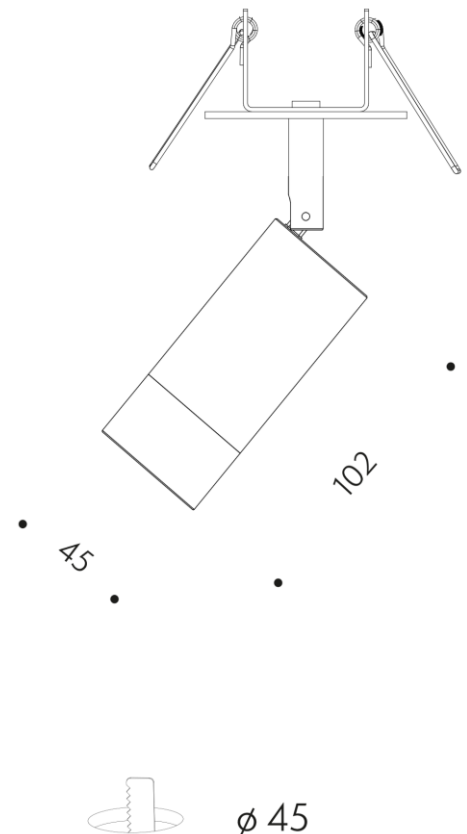

CANNON MJ PLA RECESSED

Recessed adjustable LED projector. Aluminium body with optics lens.

Installation	Recessed
Light source	Led source
Power	12W
Luminous flux	1475 lm
Power supply	220 V
CCT	2700K,3000K,3500K,4000K
Optics	26° 38° 60°
Finish	
More info	More finish on request.