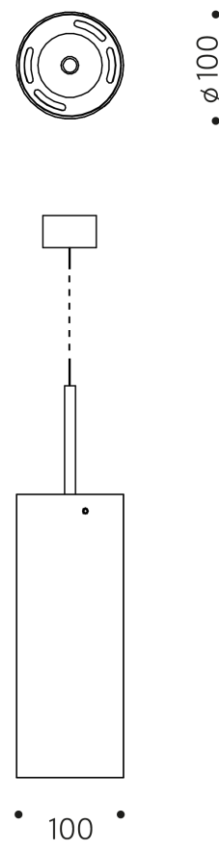

CYCLO L

Suspension led fixture. Aluminium body. Direct light.

Installation	Suspension
Light source	Led source
Power	25W
Luminous flux	2800 lm
Power supply	220 V
CCT	2700K,3000K,3500K,4000K
Optics	15°/30°/60°
Finish	
More info	More finish on request.