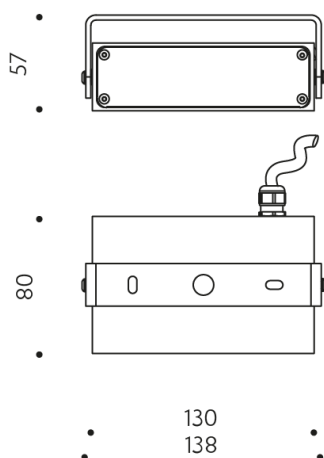

DESCRIPTION

Outdoor wall spotlight. Adjustable device.

IP65 

MAIN SPECIFICATIONS

- Lamp category:	LED
- Environment:	Outdoor
- Mountings:	Wall/Ceiling
- Power:	6W
- CCT:	2700K,3000K,3500K,4000K
- CRI:	80 90 95 97
- Net lumen (lm)	540lm

OPTICAL

- Lighting type:	Direct
- LED type:	LED array
- Light distribution:	Symmetric
- Optical type:	elliptical
- Luminous beam angle:	8°/18°

CERTIFICATION/ MARKING

NOTES

Dimmable whit constant current power supply not included

ELECTRICAL SPECIFICATIONS

- Power supply unit:	-
- Constant current supply:	230Vac
- Insulation class:	III

PHYSICAL

- Overall dimensions:	-
- Recess opening:	-
- Weight (kg):	-
- Body Color:	
- Material:	Alluminium
- Orientation:	-
- Tilt (°):	-