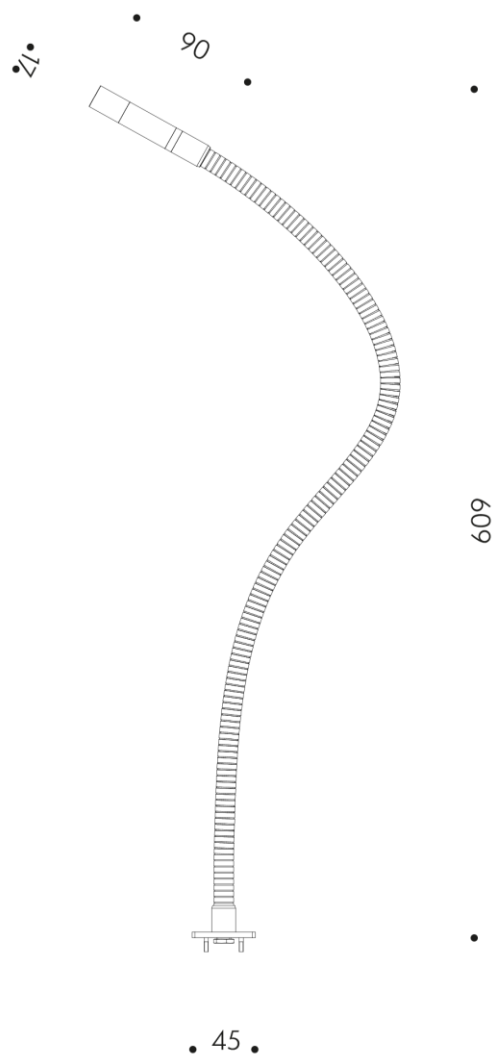

# FLEXY TOUCH

Flexible tube lamp, custom length, direct light

<b>Installation</b>	Wall / Ceiling
<b>Light source</b>	Led source
<b>Power</b>	2W
<b>Luminous flux</b>	185 lm
<b>Power supply</b>	220 V
<b>CCT</b>	2700K, 3000K, 3500K, 4000K
<b>Optics</b>	15°
<b>Finish</b>	
<b>More info</b>	More finish on request.

**IP40**

**RG0**

Made in Italy ● ○ ●