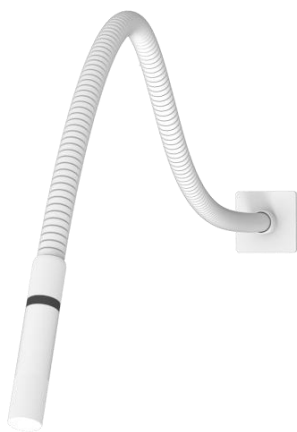

# FLEXY TOUCH

Flexible tube lamp, custom length, direct light

<b>Installation</b>	Wall / Ceiling
<b>Light source</b>	Led source
<b>Power</b>	2W
<b>Luminous flux</b>	185 lm
<b>Power supply</b>	220 V
<b>CCT</b>	2700K, 3000K, 3500K, 4000K
<b>Optics</b>	15°
<b>Finish</b>	
<b>More info</b>	More finish on request.

**IP40**

**RG0**

Made in Italy ● ○ ●