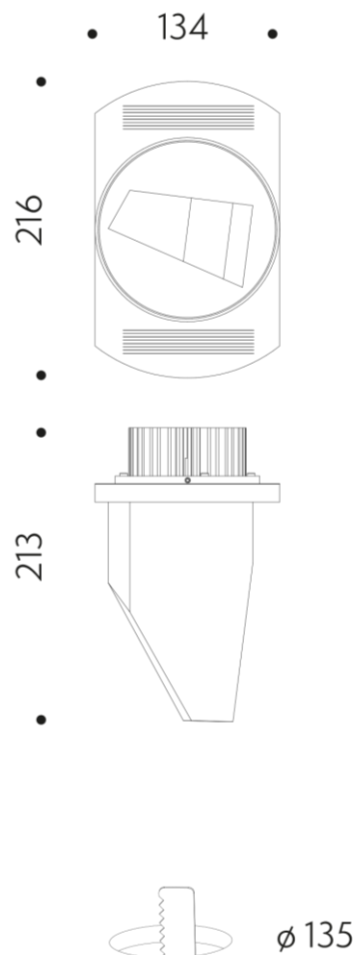

JEMMA

Custom-shaped bright plexy gemstone. Led fixture for recessed installation in false ceiling. Aluminium heat sink. Frameless.

Installation	Recessed
Light source	Led source
Power	12W
Luminous flux	-
Power supply	220 V
CCT	2700K,3000K,3500K,4000K
Optics	-
Finish	
More info	More finish on request.