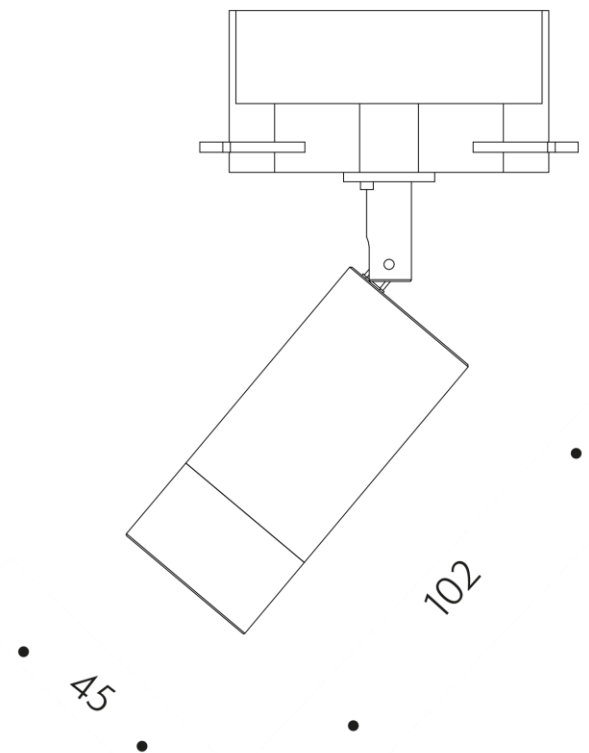

# CANNON MJ

Fully adjustable led fixture for electrified track. Aluminium body. Front led lens.

<b>Installation</b>	Track
<b>Light source</b>	Led source
<b>Power</b>	12W
<b>Luminous flux</b>	1475 lm
<b>Power supply</b>	48V
<b>CCT</b>	2700K,3000K,3500K,4000K
<b>Optics</b>	26°/38°/60°
<b>Finish</b>	
<b>More info</b>	More finish on request.