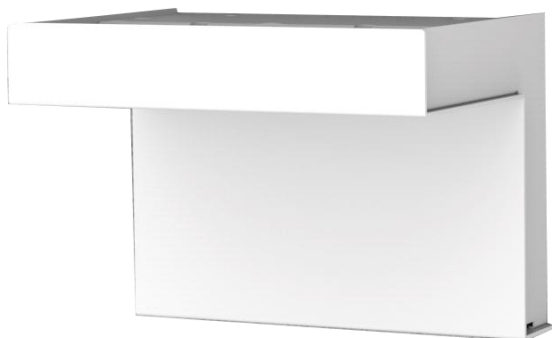

ELVIS

Led fixture for ceiling or wall installation. Suitable for indirect lighting.

Installation	Wall/Ceiling
Light source	Led source
Power	25W
Luminous flux	3540 lm
Power supply	220 V
CCT	2700K,3000K,3500K,4000K
Optics	wide
Finish	
More info	More finish on request.