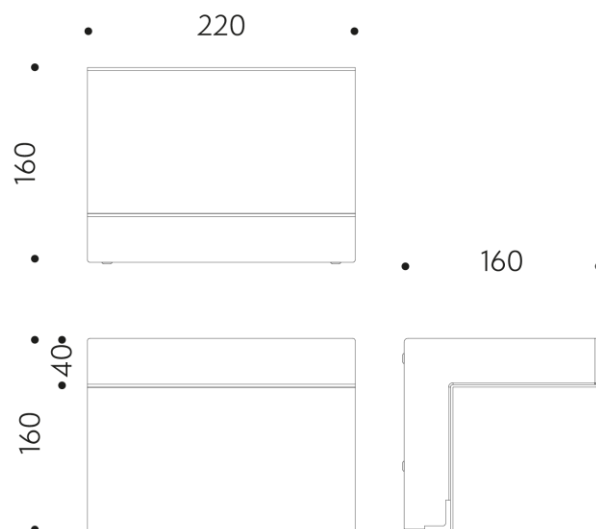

ELVIS

Led fixture for ceiling or wall installation. Suitable for indirect lighting.

Installation	Wall/Ceiling
Light source	Led source
Power	25W
Luminous flux	3540 lm
Power supply	220 V
CCT	2700K,3000K,3500K,4000K
Optics	wide
Finish	
More info	More finish on request.