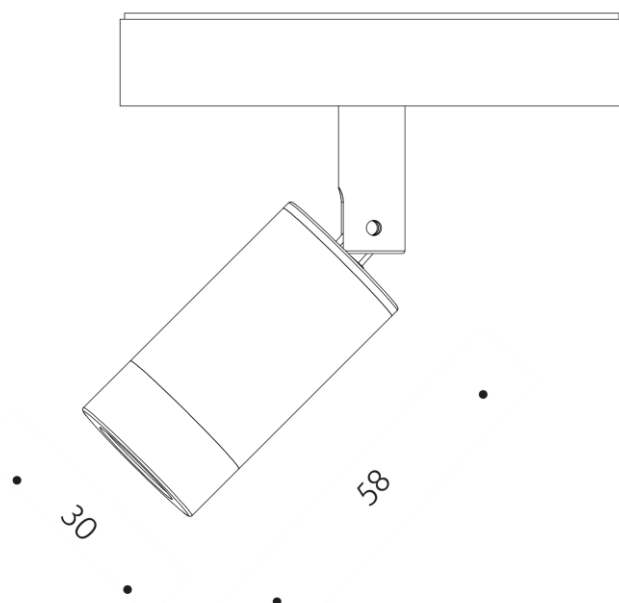

# BULLET

Adjustable led spot for electrified track. Aluminium body.

|                      |   |
|----------------------|---|
| <b>Installation</b>  | Track   |
| <b>Light source</b>  | Led source  |
| <b>Power</b>         | 6W  |
| <b>Luminous flux</b> | 675 lm  |
| <b>Power supply</b>  | 24 V  |
| <b>CCT</b>           | 2700K,3000K,3500K,4000K   |
| <b>Optics</b>        | 30°/60°/90°   |
| <b>Finish</b>        |  |
| <b>More info</b>     | More finish on request.   |